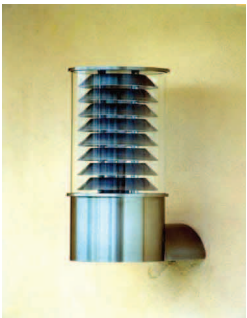

Illuminated Bollards

1m/0.6m high Mistral

1m/0.6m high Joytech

1m/0.6m high Zuch

0.8m/0.5m Kimi

0.3m Sam

1m high Yuuki

1.2m high System 1

Wall Lights

Mistral

Mirage

Dinamis

Visca

S1-WL

Otella

Sam