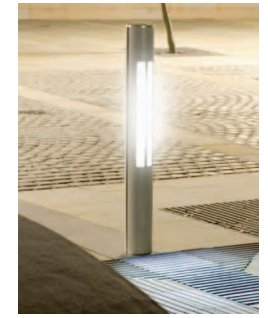

Illuminated Bollards

1m/0.6m high Mistral

1m/0.6m high Joytech

1m/0.6m high Zuch

0.8m/0.5m Kimi

0.3m Sam

1m high Yuuki

1.2m high System 1

Wall Lights

Mistral

Mirage

Dinamis

Visca

S1-WL

Otella

Sam