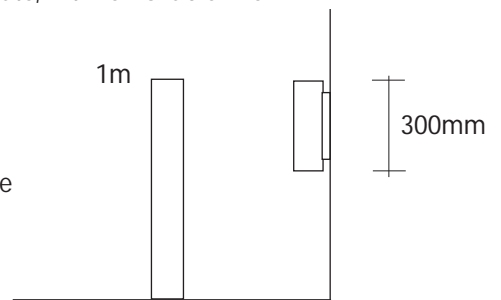

Bollard Ashtray

UE 1062

150mm diameter aluminium bollard with an aluminium or stainless steel stub plate, with removable liner.

Options

Graphics
wall mounted
Side visibility strips
Various heights available

Free Standing & Wall Mounted Ashtray

UE24.2

UE46

UE24.2

Powder coated zinc plated steel with 316 grade stainless steel stub plate and removable galvanised liner

W960mm, W210mm, H100mm

UE46

Powder coated aluminium with 316 grade stainless steel stub plate, and removable galvanised liner.

W280mm, D65mm, H250mm

Smoking Cube

UE1061

50% enclosed smoking shelter
Powder coated steel posts with toughened glass side panels. Roof 10mm toughened glass.

H2500mm W2000mm 2000mm

Options

Posts - Aluminium or stainless steel posts
Side panels - timber, trespa or perforated steel
Graphics - Vinyl logos or perforated patterns
Seating and ashtrays