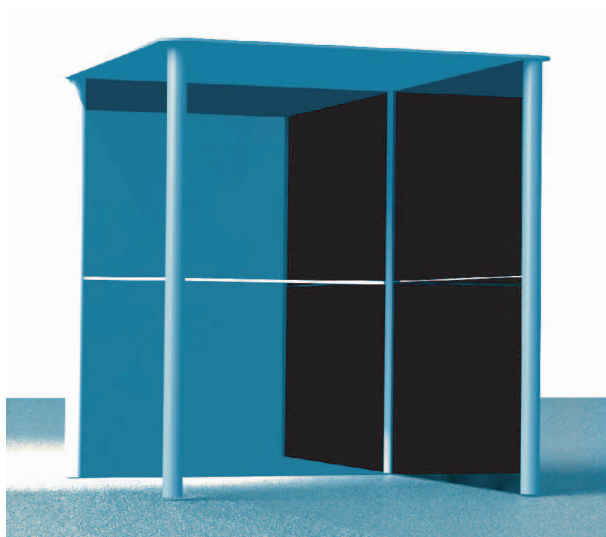

Bollard Ashtray

UE 1062

150mm diameter aluminium bollard with an aluminium or stainless steel stub plate, with removable liner.

Options

Graphics
wall mounted
Side visibility strips
Various heights available

Free Standing & Wall Mounted Ashtray

UE24.2

UE46

UE24.2

Powder coated zinc plated steel with 316 grade stainless steel stub plate and removable galvanised liner

W960mm, W210mm, H100mm

UE46

Powder coated aluminium with 316 grade stainless steel stub plate, and removable galvanised liner.

W280mm, D65mm, H250mm

Smoking Cube

UE1061

50% enclosed smoking shelter
Powder coated steel posts with toughened glass side panels. Roof 10mm toughened glass.

H2500mm W2000mm 2000mm

Options

Posts - Aluminium or stainless steel posts
Side panels - timber, trespa or perforated steel
Graphics - Vinyl logos or perforated patterns
Seating and ashtrays